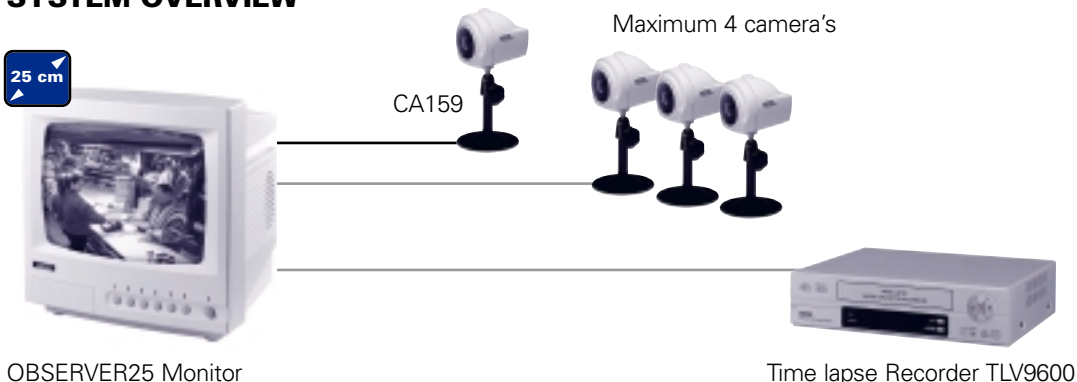

### MONITOR

- 25 cm tube
- built-in 4-channel switcher
- manual and automatic switching between camera images
- Number of cameras and switching time are selectable
- Mini-DIN connections plug&play system cable
- Built-in microphone and speaker

### CAMERA

- CCD camera with 74° lens
- High light sensitivity (0,1 lux)
- Night vision possible through IR-leds
- Automatic iris
- Mini-DIN connection for plug&play system cable
- Max 100m cable (300m with AC71 interface)
- Built-in microphone and speaker

### CONTENTS

- Monitor
- Camera CA159
- Camera bracket
- 20 meter Mini Din system cable
- Manual in four languages: D, UK, NL, F

### SYSTEM OVERVIEW

**MONITOR OBSERVER25**

Tube	10" / 25 cm black/white
Number of cameras	Max. 4
Switching time cameras	3 to 60 seconds
Video output level	1Vpp
Video standard	CCIR
Resolution	More than 800 TV lines
Camera input	1Vpp, 75 Ohm, 4 Mini DIN connections
Speaker	0,5 W
Video input	Cinch connection
Audio input	Cinch connection
VCR Video output	Cinch connection
VCR Audio output	Cinch connection
Power	230V, 50Hz, 40W
Operation temperature	-10° C ~ +50° C
Dimensions	250 x 250 x 255 mm (wxdxh)
Housing	ABS plastic front, white
Weight	4,64 Kg