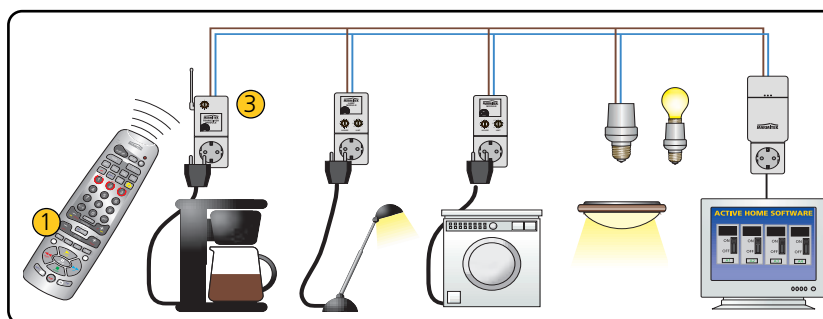

- Suitable for TV, Video, DVD, Satellite Receiver, Canal+, CD, etc.
- Pre-programmed and capable of learning extra codes.
- Suitable for menu control and programming your VCR.
- Control your PC (MP3, DVD, DIVX) through walls and ceilings (using the optional PC Receiver, art. nr. 09255).
- Suitable for Marmitek X-10 Home Automation: switch and dim lights and appliances.
- Transmits both IR and radio frequency signals.
- Home Theatre Macro Function: set all appliances and lights with one press of a button.
- Blank buttons which you can program according to your wishes.

Automatic transmission of both infrared and radio frequency signals. With the optional PowerMid Receiver you can even control your appliances through walls and ceilings! Easy when you want to control your satellite receiver in the living room from the bedroom...

The Marmitek Multimedia Remote Control is also suitable for other Marmitek X10 Home Automation appliances. You can use it to dim and switch lights and control other appliances (such as sun blinds and screens) without getting up out of your chair! For more information, visit www.marmitek.com.

ALSO AVAILABLE

- ① 8 in 1 Multimedia Remote
- ② PowerMid Receiver to control AV equipment through walls and ceilings via HF signals
- ③ Transceiver Module TM13 for control of appliances and lights. See www.marmitek.com