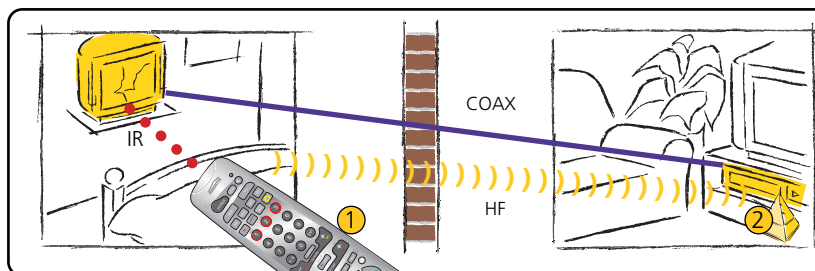

- Suitable for TV, Video, DVD, Satellite Receiver, Canal+, CD, etc.
- Pre-programmed and capable of learning extra codes.
- Suitable for menu control and programming your VCR.
- Control your PC (MP3, DVD, DIVX) through walls and ceilings (using the optional PC Receiver, art. nr. 09255).
- Suitable for Marmitek X-10 Home Automation: switch and dim lights and appliances.
- Transmits both IR and radio frequency signals.
- Home Theatre Macro Function: set all appliances and lights with one press of a button.
- Blank buttons which you can program according to your wishes.

Automatic transmission of both infrared and radio frequency signals. With the optional PowerMid Receiver you can even control your appliances through walls and ceilings! Easy when you want to control your satellite receiver in the living room from the bedroom...